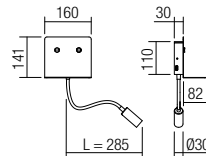

**01-3210** Sand White

**01-3211** Sand Black

2835 SMD LED 15 pcs + POWER LED CREE 1 pcs · 6W + 3W

3000K · CRI 90

LED flux: 612 lm + 209 lm

Luminaire flux: 320 lm + 142 lm